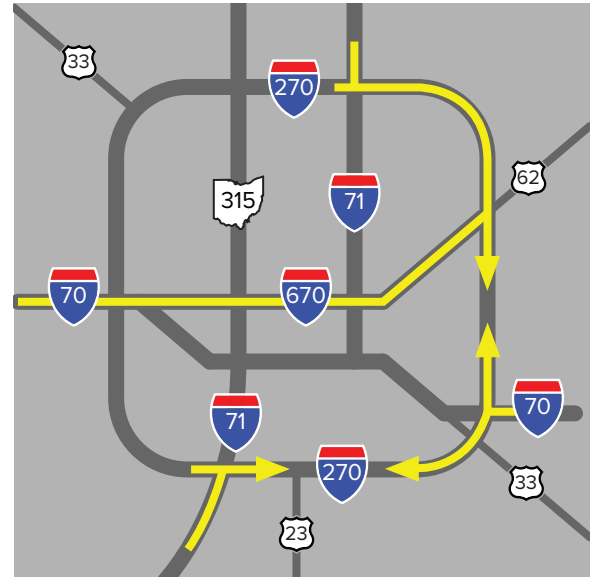

Driving Directions

Offcenter Gahanna

From the North (Sandusky, Delaware and Cleveland)

Take any major highway to Interstate 270 E/S towards Wheeling
Take Exit 37 State Route 317/Hamilton Road
Turn left onto South Hamilton Road
Take the first right onto Morrison Road
Turn left onto Offcenter Place
Offcenter Gahanna is straight ahead

From the South (Circleville, Chillicothe and Cincinnati)

Take any major highway to Interstate 270 E/N
Take Exit 39 Broad Street
Following signs for Taylor Station Road continue onto Morrison Road
Turn right onto Offcenter Place
Offcenter Gahanna is straight ahead

From the East (Newark, Zanesville and Pittsburgh)

Take any major highway to Interstate 270 N
Take Exit 39 Broad Street
Following signs for Taylor Station Road continue onto Morrison Road
Turn right onto Offcenter Place
Offcenter Gahanna is straight ahead

From the West (Springfield, Dayton and Indianapolis)

Take any major highway to Interstate 70 E
Merge onto Interstate 670 E towards the Airport
Take the Exit onto Interstate 270 S towards Wheeling
Take Exit 37 State Route 317/Hamilton Road
Turn left onto South Hamilton Road
Turn right onto Morrison Road
Turn left onto Offcenter Place
Offcenter Gahanna is straight ahead